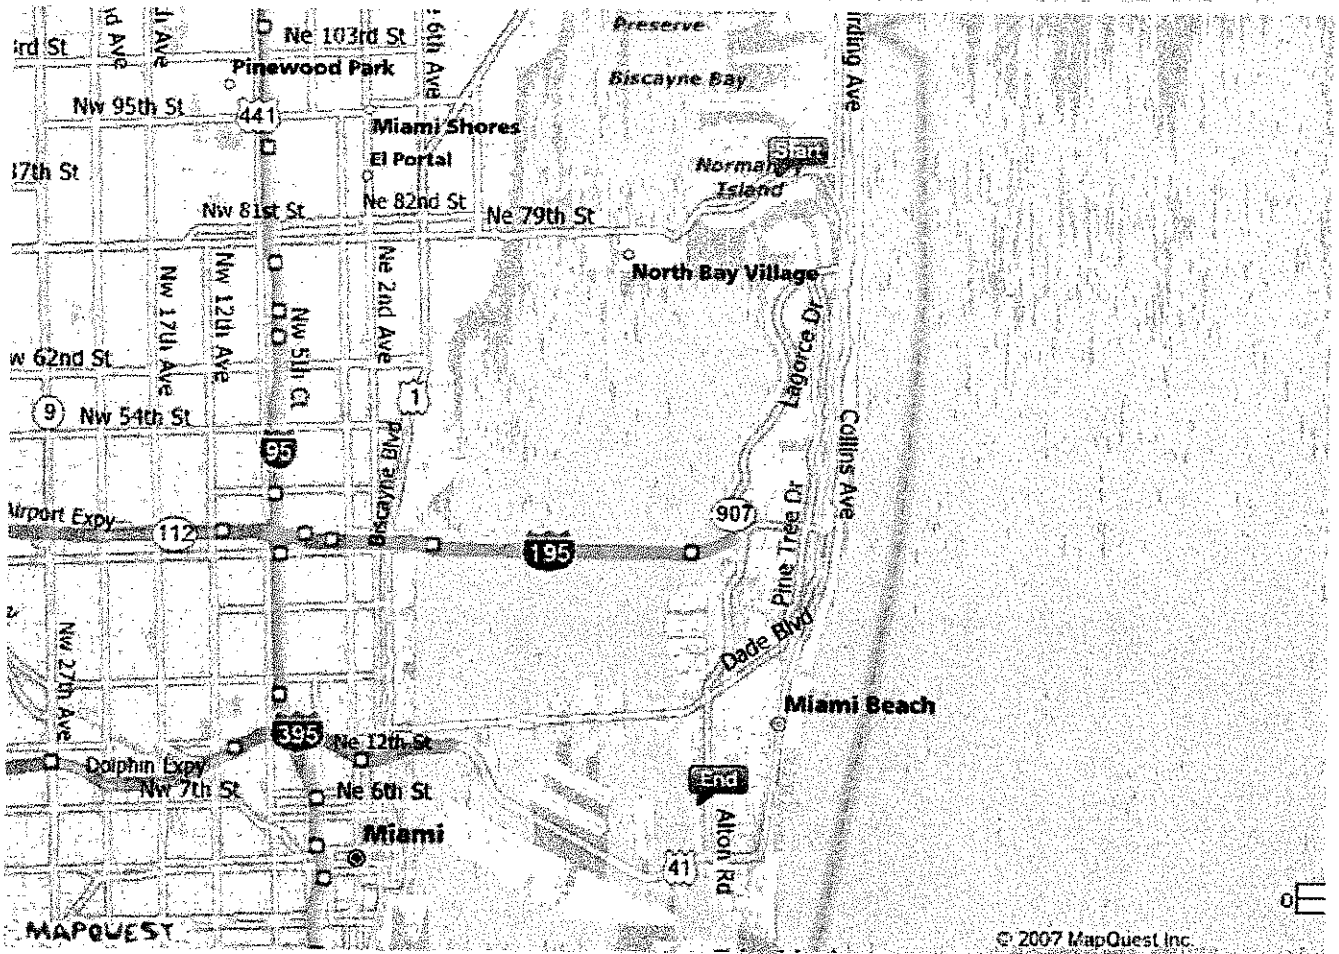

Sorry! When printing directly from the browser your map may be incorrectly cropped. To print the entire map, try clicking the "Printer-Friendly" link at the top of your results page.

MAPQUEST

[7200-7380] Gary Ave
Miami Beach, FL 33141, US

1000 West Ave
Miami Beach, FL 33139-4759, US

Total Est. Time:
14 minutes

Total Est. Distance:
6.55 miles

Maneuvers

Distance

	1: Start out going SOUTHEAST on GARY AVE toward RAYMOND ST.	<0.1 miles
	2: GARY AVE becomes RAYMOND ST.	<0.1 miles
	3: RAYMOND ST becomes WAYNE AVE.	<0.1 miles
	4: Turn RIGHT onto 73RD ST.	<0.1 miles
	5: Turn RIGHT onto DICKENS AVE.	0.1 miles
	6: DICKENS AVE becomes INDIAN CREEK DR.	0.8 miles
	7: Keep RIGHT at the fork to go on INDIAN CREEK DR / FL-A1A S.	0.1 miles
	8: Turn SLIGHT RIGHT onto W 63RD ST / FL-907 S. Continue to follow FL-907 S.	2.5 miles
	9: Take the ramp toward SR-907 / ALTON ROAD.	0.3 miles
	10: Turn SLIGHT RIGHT onto ALTON RD / FL-907 S.	2.1 miles
	11: Turn RIGHT onto 10TH ST.	<0.1 miles
	12: Turn RIGHT onto WEST AVE.	<0.1 miles
	13: End at 1000 West Ave Miami Beach, FL 33139-4759, US	

Total Est. Time: 14 minutes

Total Est. Distance: 6.55 miles

Sorry! When printing directly from the browser your map may be incorrectly cropped. To print the entire map, try clicking the "Printer-Friendly" link at the top of your results page.