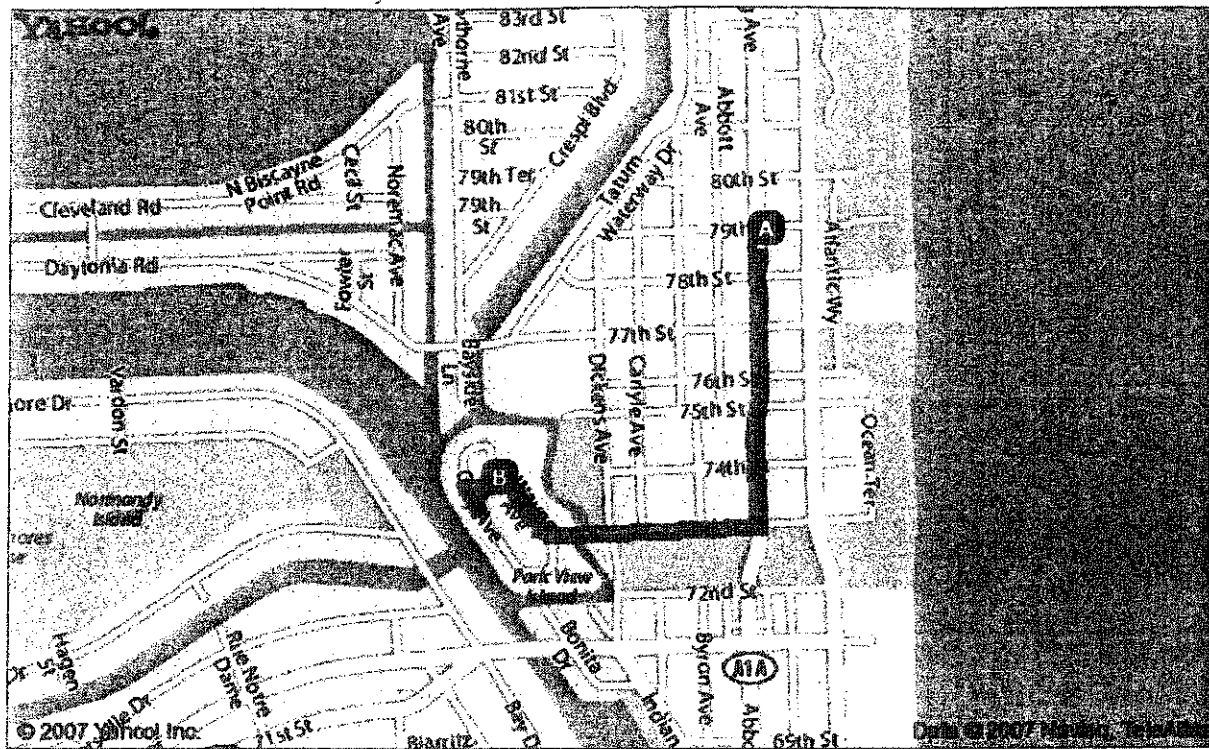

Directions to MIAMI BEACH, FL

Summary and Notes

START 7840 Harding Ave, MIAMI BEACH, FL

FINISH 7353 Gary Ave, MIAMI BEACH, FL

Total Distance: 0.8 miles, Total Time: 3 mins (approx.)

Add your notes here...

When using any driving directions or map, it's a good idea to do a reality check and make sure the road still exists, watch out for construction, and follow all traffic safety precautions. This is only to be used as an aid in planning.

Sorry! When printing directly from the browser your map may be incorrectly cropped. To print the entire map, try clicking the "Printer-Friendly" link at the top of your results page.

All rights reserved. Use Subject to License/Copyright